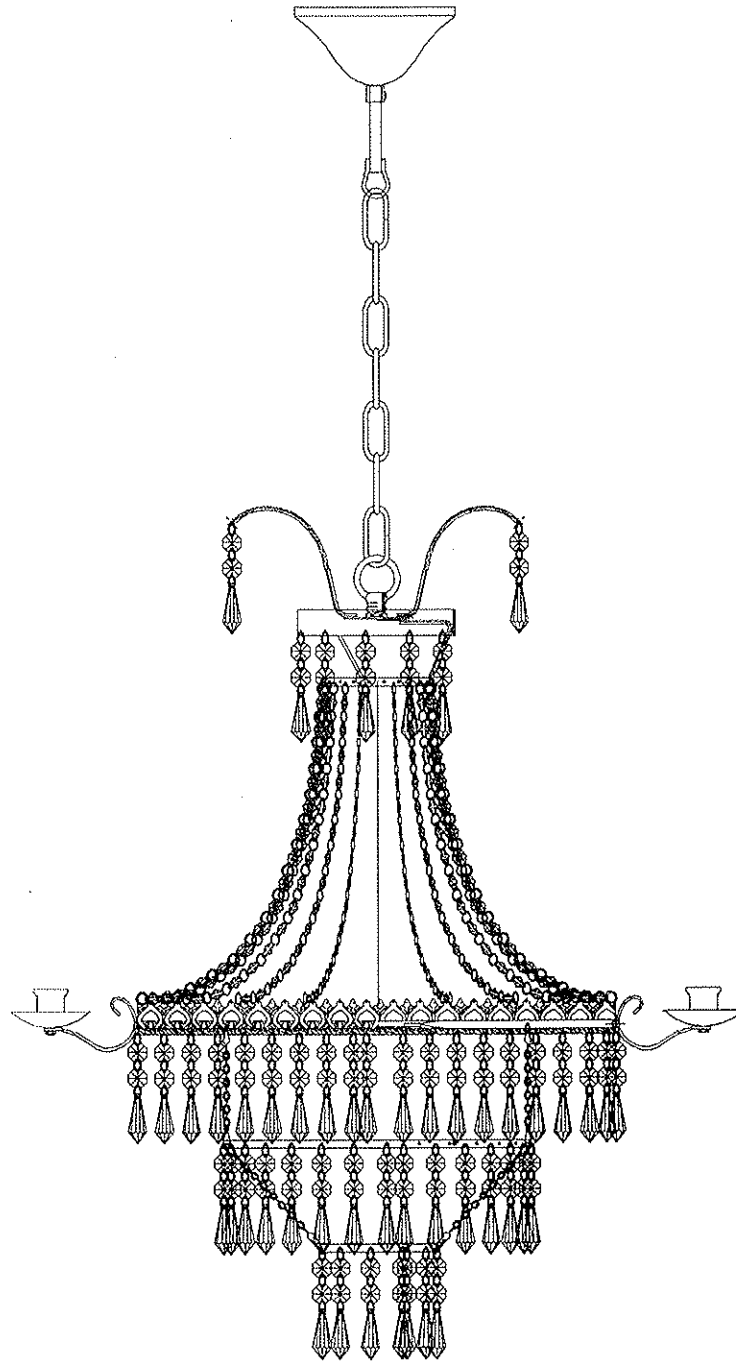

MARIELUND
105156/105157

Markslöjd AB
Gränevägen 5 S-511 62 Skene
Sweden
www.markslojd.com

105156/105157

3x Max.40W E14  230V~50-60Hz

Note: If the external flexible cable or cord of this luminaire is damaged, it shall be exclusively replaced by the manufacturer or his service agent or a similar qualified person in order to avoid a hazard.