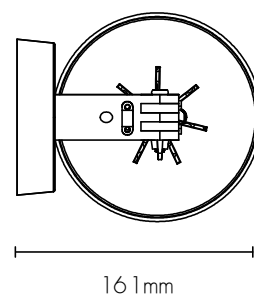

MR. WATTSON

WALL LAMP

PIFFANY
COPENHAGEN