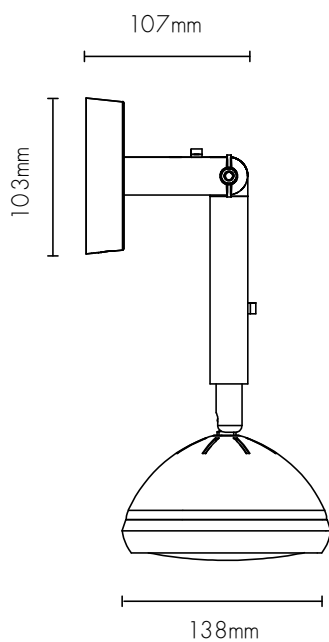

MR. WATTSON

WALL LAMP

PIFFANY
COPENHAGEN