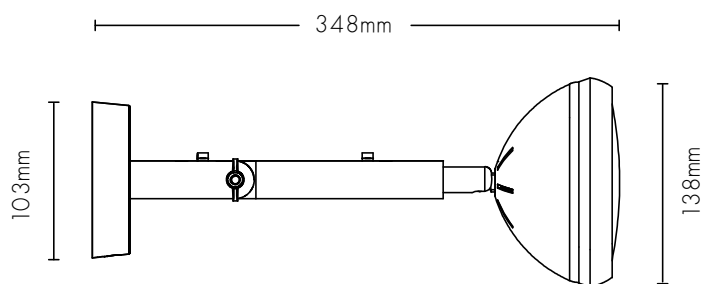

MR. WATTSON

WALL LAMP

PIFFANY
COPENHAGEN