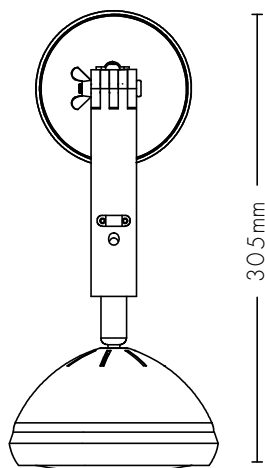

MR. WATTSON

WALL LAMP

PIFFANY
COPENHAGEN